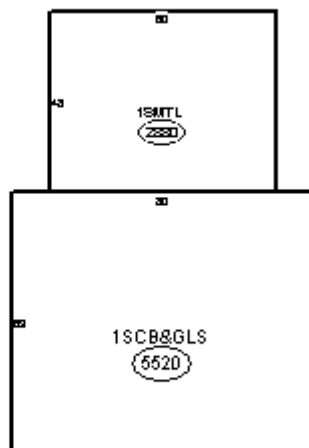

- Contact Us
- On-Line Help
- Home

Parcel ID	Unit Address	Serial ID	Index Order	Card
41833001070000	5342 COLUMBUS PIKE		Address	1 of 1

Left Image Sketch

Rotate To 0°

Right Image Front

41833001070000 04/29/2004